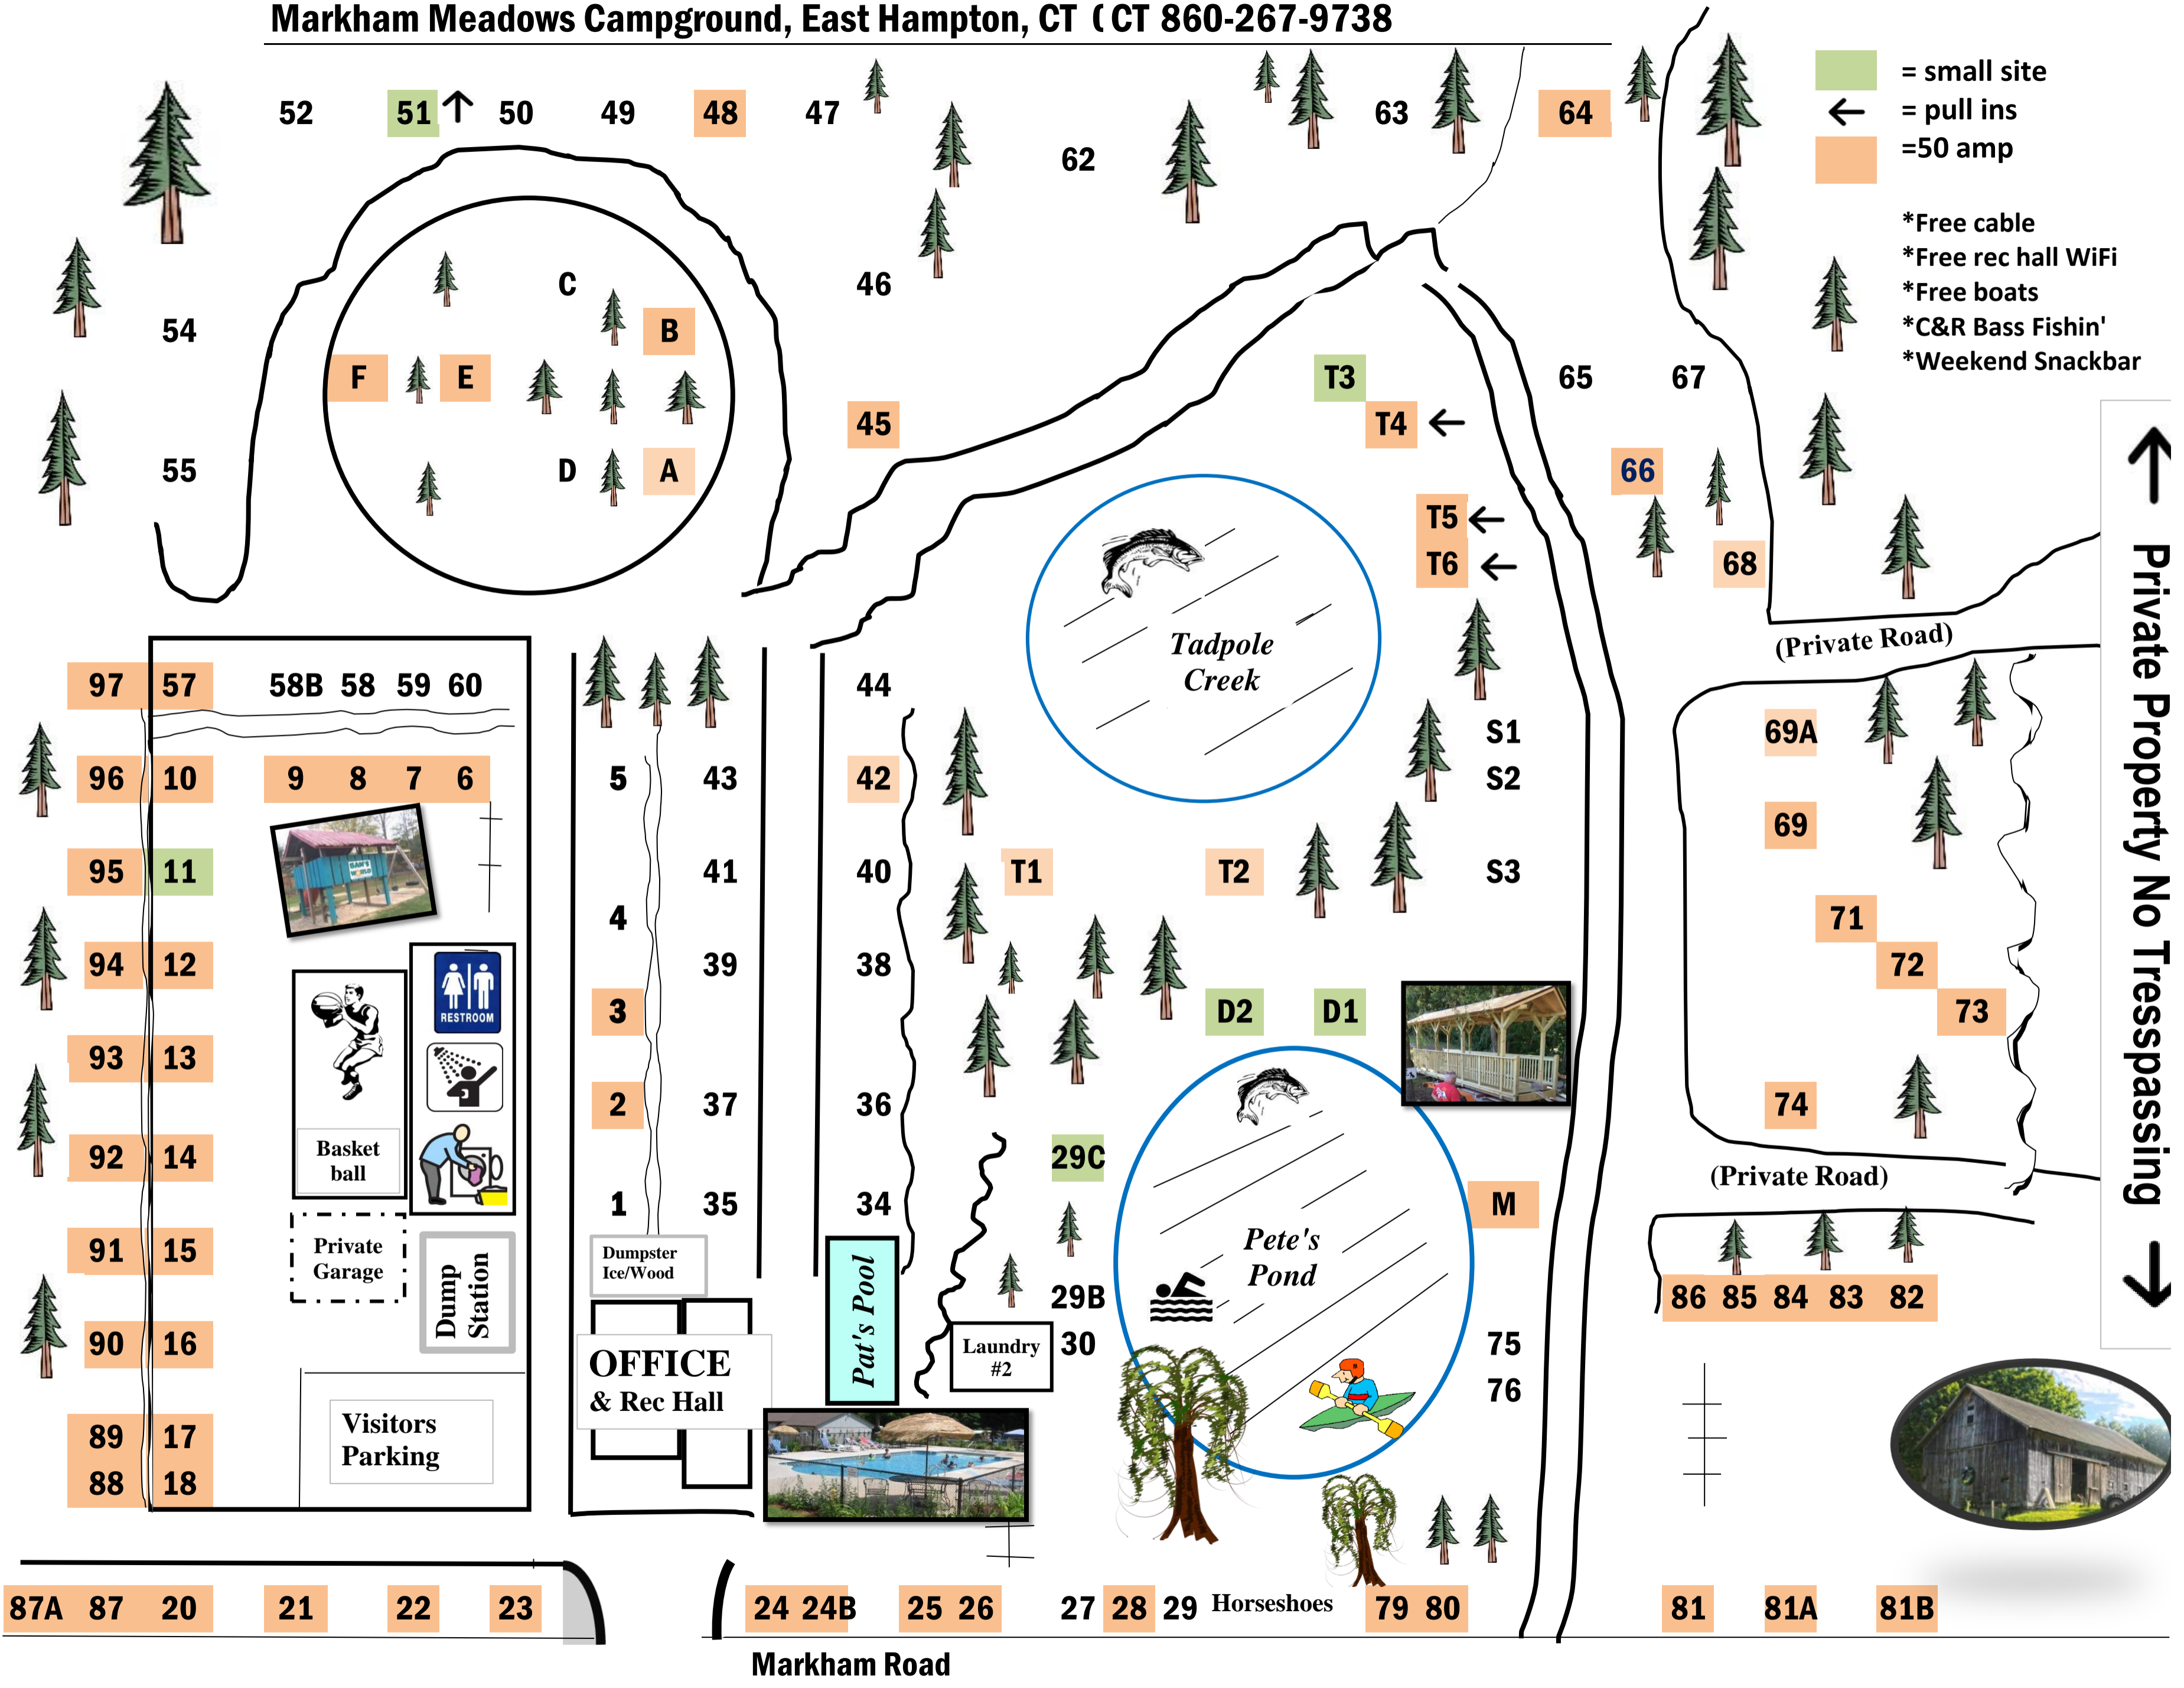

Markham Meadows Campground, East Hampton, CT (CT 860-267-9738)

- = small site
- = pull ins
- = 50 amp

- *Free cable
- *Free rec hall WiFi
- *Free boats
- *C&R Bass Fishin'
- *Weekend SnackBar

52 51 ↑ 50 49 48 47

Visitors Parking

5 43

4 41

3 39

2 37

1 35

Dumpster Ice/Wood

OFFICE & Rec Hall

Laundry #2

44

42

40

38

36

34

T1

87A 87 20 21 22 23 24 24B 25 26 27 28 29 Horseshoes 79 80 81 81A 81B

Markham Road

↑ Private Property No Trespassing ↓